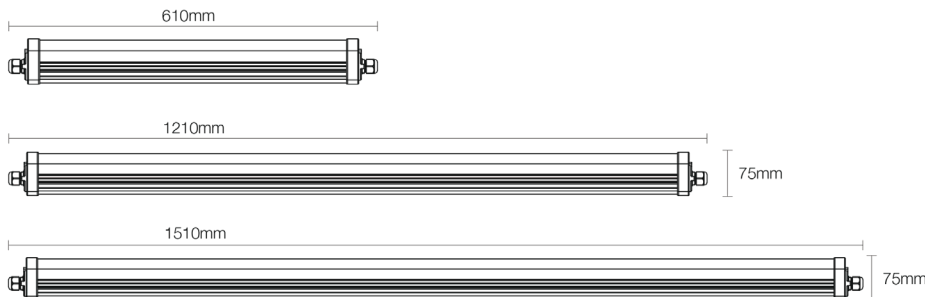

LED Lighting Parkinggarage

Dimensional Drawing

Poseidon Pronox
Dimensions in mm

Poseidon Pronox

Product features

- 1 on 1 alternative to TL-D fixture
- DALI-dimmable
- Choose from various options
- IP65 - IK10
- Easy and flexible to assemble
- Efficacy up to 143 lm/w

Dimensional Drawing

Waterproof Ecowhite
Dimensions in mm

Waterproof Ecowhite

Product features

- 1 on 1 alternative to TL-D fixture
- Available with various lumen outputs
- IP65-IK10
- Efficacy tot 125 lm/W