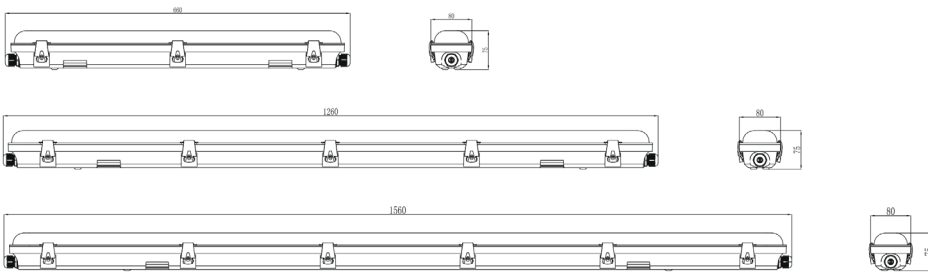

LED Lighting Parkinggarage

Dimensional Drawing

Poseidon Pronox
Dimensions in mm

Poseidon Pronox

Product features

- 1 on 1 alternative to TL-D fixture
- DALI-dimmable
- Choose from various options
- IP65 - IK10
- Easy and flexible to assemble
- Efficacy up to 143 lm/w